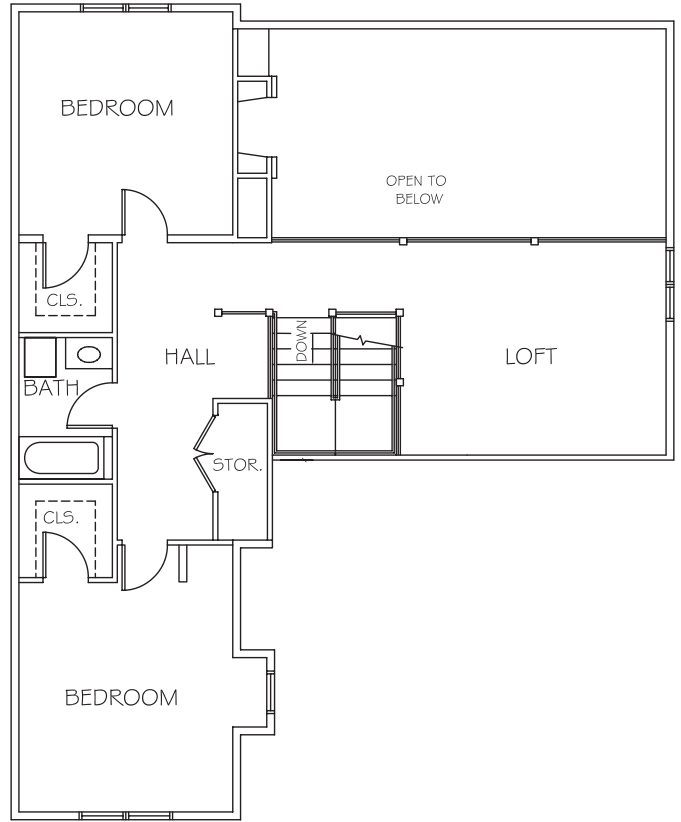

SYCAMORE

FIRST FLOOR PLAN

SECOND FLOOR PLAN

SYCAMORE - APPROXIMATE ROOM SIZES

ENTRY LEVEL

- Great Room 23' x 12'
- Study 11' x 9'
- Kitchen 11' x 12'
- Master Bedroom . . 13' x 13'
- Master Bath 9' x 11'
- Laundry Room 5' x 8'
- Half Bath 4' x 5'

SECOND STORY

- Loft 10' x 16'
- Bedroom 12' x 13'
- Bedroom 12' x 13'
- Bath 6' x 8'

Offered by
PROFESSIONAL REALTY OF DOOR COUNTY, INC.

733 South Bay Shore Drive (Hwy 42) • Box 589 • Sister Bay, Wisconsin 54234
 920-854-4994 • Fax 920-854-2276