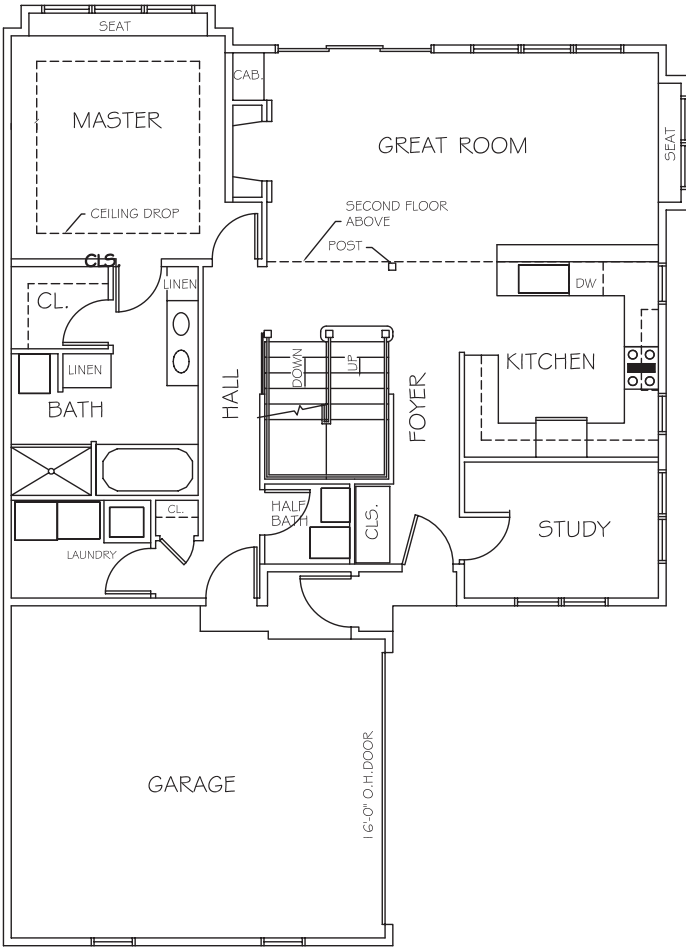

SYCAMORE

FIRST FLOOR PLAN

SECOND FLOOR PLAN

SYCAMORE - APPROXIMATE ROOM SIZES

ENTRY LEVEL

- Great Room 23' x 12'
- Study 11' x 9'
- Kitchen 11' x 12'
- Master Bedroom . . 13' x 13'
- Master Bath 9' x 11'
- Laundry Room 5' x 8'
- Half Bath 4' x 5'

SECOND STORY

- Loft 10' x 16'
- Bedroom 12' x 13'
- Bedroom 12' x 13'
- Bath 6' x 8'

Offered by
PROFESSIONAL REALTY OF DOOR COUNTY, INC.

733 South Bay Shore Drive (Hwy 42) • Box 589 • Sister Bay, Wisconsin 54234
 920-854-4994 • Fax 920-854-2276